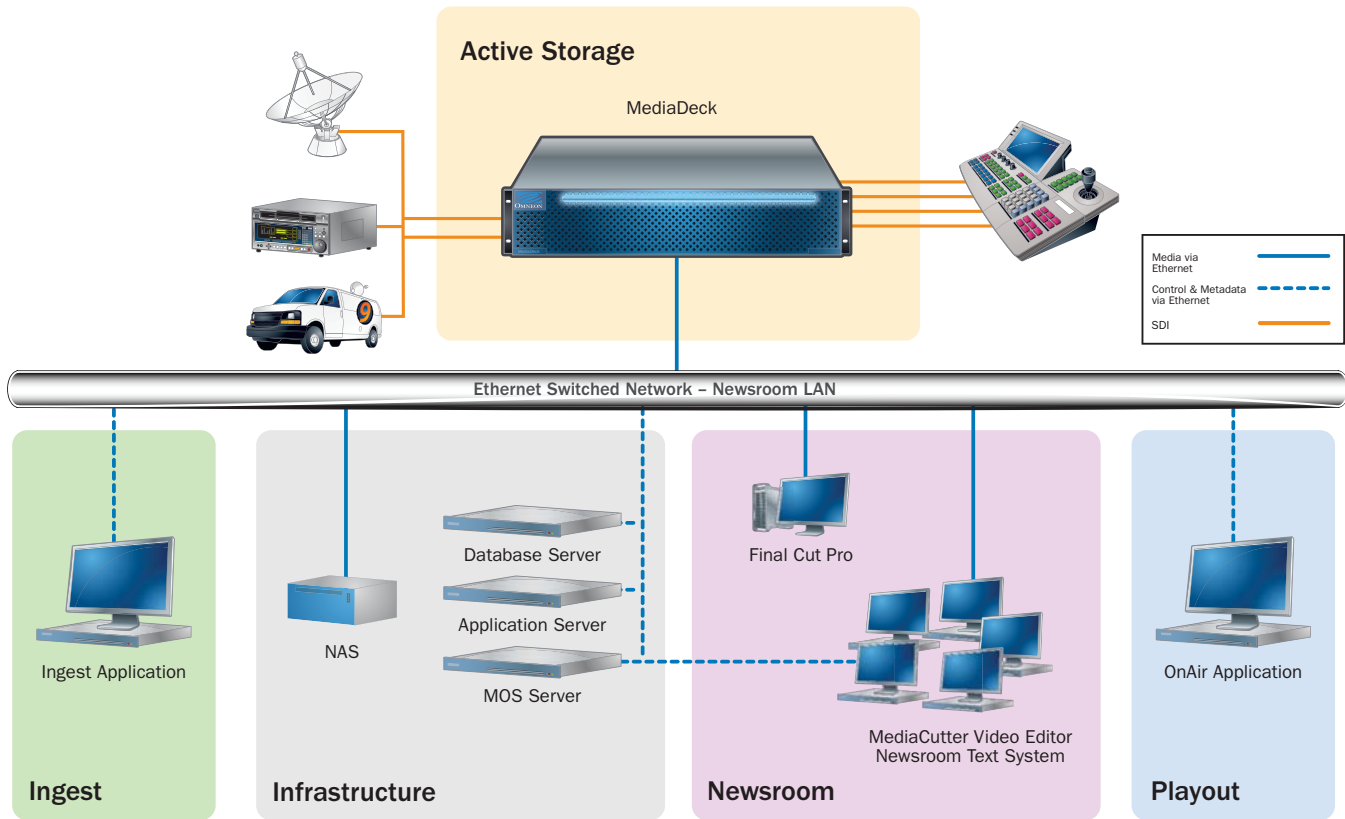

Dalet and Omneon News Production System

Solution Specifications	Solution Components	Options
Video I/O: 2 input/output channels 4 additional dedicated playout channels Ethernet: 280 Mb/s Storage: MediaDeck: 225 hours of DVCPRO 25 Production: 200 hours Formats: DV, DVCPRO25/50; IMX 30/40/50 Upgradable to HD Support: Includes one-year Dalet support program, on-site installation, and 5 days system training	SMD 2211 BB MediaDeck: (2 in/4 out), eight 500 GB disk drives Dalet NewsPro Package Core server Ingest and playout applications 5 MediaCutter edit licenses MOS gateway Production storage Application servers Gigabit Ethernet switch	Full System Redundancy Second SMD 2211 MediaDeck Dalet redundant server cluster Dalet Archive Option Dalet NewsWire Option Text scripting system with teleprompter CG and still store control Dalet Advanced MOS Option Includes Active-X application integration Apple Final Cut Pro Available from your local dealer or systems integrator

www.omneon.com

US Headquarters:

965 Stewart Drive
Sunnyvale, CA 94085
ph +1 866.861.5690
ph +1 408.585.5000
fx +1 408.585.5099

Europe:

5 Lindenwood
Chineham, Basingstoke
RG24 8QY United Kingdom
ph +44 1256.347.400
fx +44 1256.347.410

Japan:

Ginza San-Chome Bldg. 8F
3-14-1 Ginza, Chuo-ku
Tokyo 104-0061 Japan
ph +81 03.5565.6735
fx +81 03.5565.6736

Asia/Pacific:

20 Loyang Crescent
Singapore 508984
ph +65 6548.0500
fx +65 6548.0504