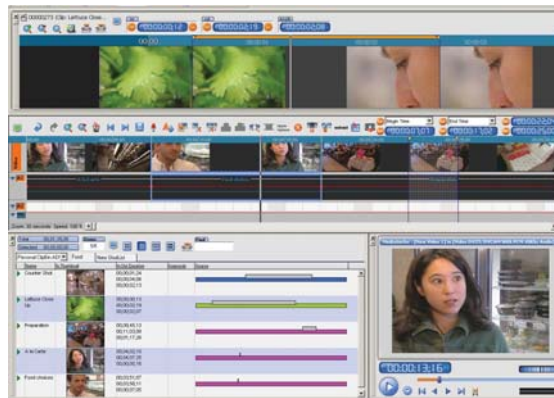

## Scalable File-Based News System

The Dalet and Omneon news production system includes everything most stations need; tools to ingest, edit, synchronize with your newsroom computer system and play to air. While it can be expanded for larger newsrooms, this dependable package has great capabilities right from the start. The system's foundation is the Omneon MediaDeck™, an integrated multi-channel media server. Software tools are provided for ad hoc and scheduled feed recording. Five seats of MediaCutter edit seats are included, as is a robust live-assist playout application and MOS playlist integration with leading newsroom text systems.

## A Complete Workflow

Users trigger feed recording from the ingest manager or any edit workstation. Material is ingested to the Omneon MediaDeck server, equipped with 225 hours (DV-25) of active storage. Incoming P2 and XDCAM media files can be transferred directly into the server or desktop editors. As material is received, it is simultaneously stored on a small, cost-effective production storage system. Seconds after a recording begins, it can be opened for viewing or editing by any desktop user, or selected in the control room and put on the air.

Using simple browsing or sophisticated search tools, news staff can review air-res material on their desktops and open any file to edit with the Dalet MediaCutter. This NLE is fine-tuned for news; fast enough for cutting VOs, refined enough to cut a reporter package.

### Dalet Ingest

Programming can be recorded continuously or scheduled days in advance. P2 and XDCAM media can be ingested. Satellite, live feeds, and VTRs, can be routed to record channels on the Omneon server.