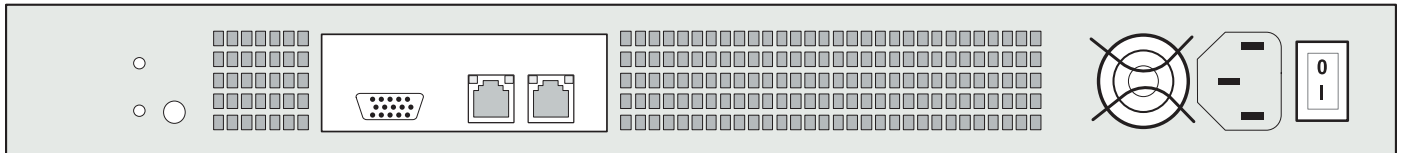

ContentBridge 1000

ContentBridge - Rear Panel View

The ContentBridge is an optional component that provides access to MediaGrid for clients not using a MediaGrid File System Driver (FSD). MediaGrid FSDs are lightweight file system drivers deployed on client systems to communicate with ContentServers and ContentDirectors. Omneon offers FSDs for multiple operating systems, including Linux, Windows, and Mac OSX. For clients utilizing operating systems not supported by MediaGrid FSDs, the ContentBridge enables direct access to the MediaGrid system.

ContentBridge 1000 Specifications

Parameter	Specification	Detail
Ethernet	2 Gigabit Ethernet Ports	IEEE 802.3ab, 1000 Base-T
Processor	1 X Processor	3.4GHz Pentium 4
Memory	4GB	DDR2, 667MHz
Environmental	Operating Temperature Humidity	+10C to +35C 10% to 80% non-condensing
Safety	TUV 73/23/EEC Low Voltage Directive including amendments	UL60950-1: 2003 CAN/CSA-C22.2 60950-1-3 Safety of Information Technology Equipment
EMC	FCC Part 15, ICES-003 CISPR 22 89/336/EEC Electromagnetic Compatibility including amendments	Class A for Digital Equipment, USA, Canada EN55022A:1998+A1:2000+A2:2003 EN61000-3-2:2000, EN61000-3-3:1995+A1:2001 EN55024:1998 +A1:2001+A2:2003 Immunity
Dimensions	W: 44.5 cm (17.5 in) H: 4.4 cm (1.72 in) D: 64.8 cm (25.5 in)	1 RU To be mounted in standard EIA-310 19" rack
Weight	7.7 kg (17 lbs.)	
Power	100-240 V, 50-60Hz 2.2 – 0.9 Amp	Single Power Supply
Cooling	614 BTU/Hr	6 fans