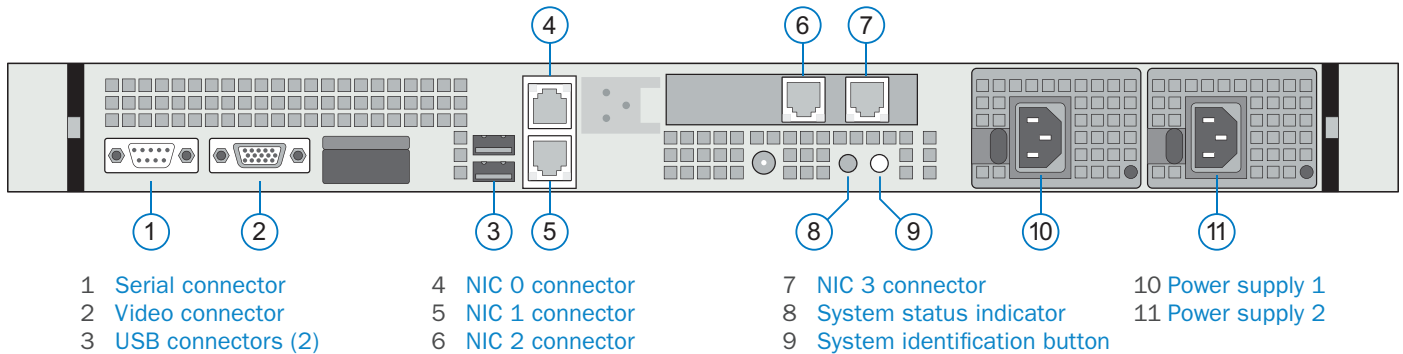

# ContentDirector

ContentDirectors act as Omneon MediaGrid™ file system controllers, managing the distribution of data throughout the Omneon MediaGrid system and providing data maps to clients for retrieval of content from the systems. They provide this service to clients by creating and presenting a single name space for all the content distributed across Omneon MediaGrid ContentServer storage devices.

System reliability is maintained by deploying two or more ContentDirectors in an active-active configuration within a single Omneon MediaGrid. Client access is load-balanced among all the ContentDirectors, so failure of any individual ContentDirector does not impact overall system operation.

## ContentDirector Specifications (cont.)

Parameter	Specification	Detail
<b>Other Connections</b>	Serial data (RS-422)	Not Used
	VGA	Not Used
	Serial keyboard and mouse (USB)	Not Used
	Serial data (USB)	Not Used
<b>Dimensions</b>	W: 43.4 cm (17.09 in) H: 4.3 cm (1.69 in) D: 62.7 cm (24.69 in)	1 RU without bezel attached Standard EIA-310 19" rack compatible
<b>Weight</b>	15.88 kg (35.02 lbs)	
<b>Power</b>	110-220V, 50-60Hz, 1.9 Amp Total	Dual redundant power supplies
<b>Cooling</b>	716.4 BTU/hr	